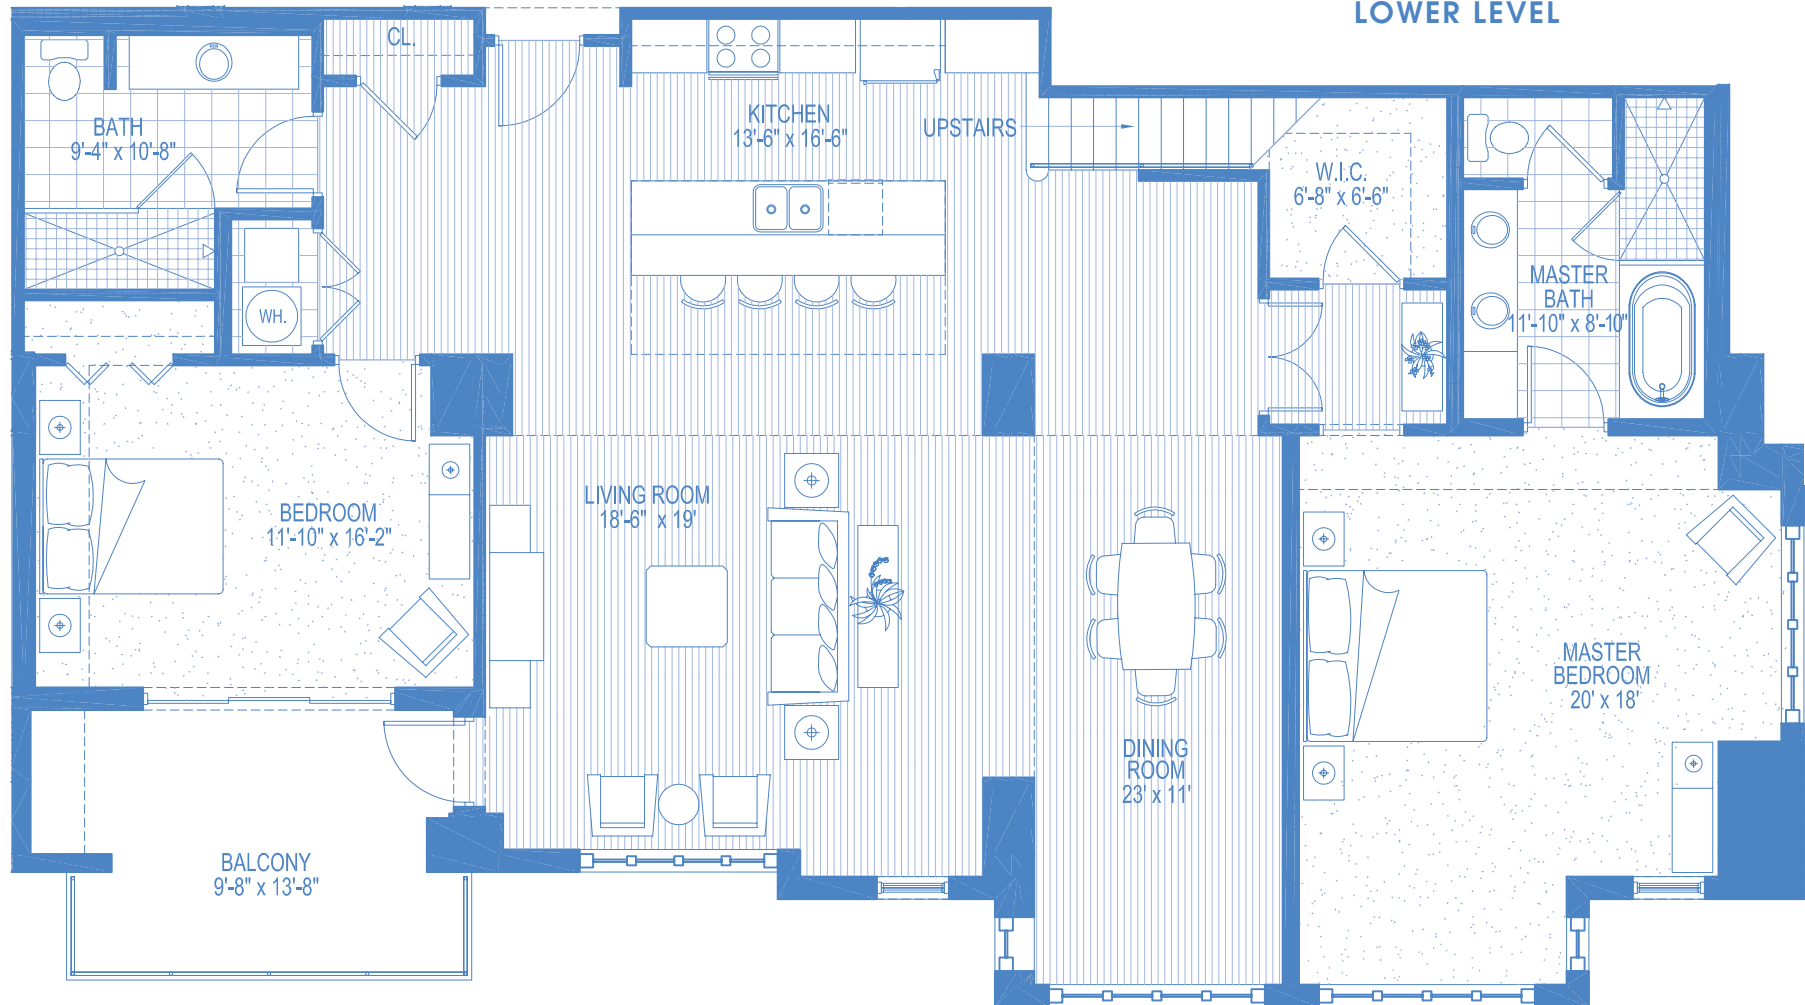

RESIDENCE H

3 BEDROOM, 3 BATH

LOWER LEVEL

CONDITIONED LIVING AREA 1,861 SQ. FT.
BALCONY 151 SQ. FT.
TOTAL LOWER LEVEL 2,012 SQ. FT.

UPPER LEVEL

CONDITIONED LIVING AREA 799 SQ. FT.
TERRACE 533 SQ. FT.
TOTAL UPPER LEVEL 1,332 SQ. FT.

TOTAL RESIDENCE

CONDITIONED LIVING AREA 2,660 SQ. FT.
BALCONY/TERRACE 684 SQ. FT.
TOTAL LIVING AREA 3,344 SQ. FT.

LOWER LEVEL

H-North is a mirror image of H-South

UPPER LEVEL